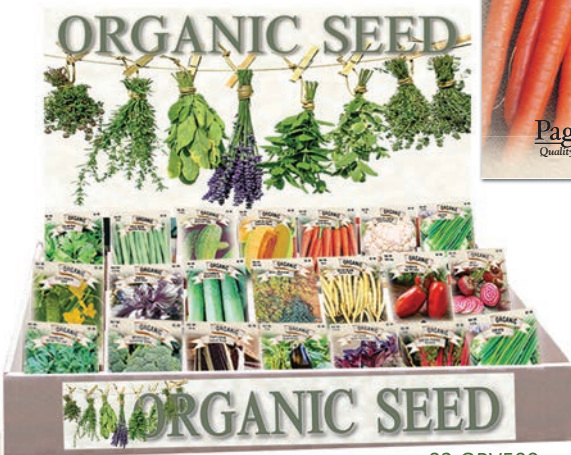

Page's®
ORGANIC GARDENS

US Sales Only

02-ORH240 • Organic Herb Counter Top Display
240 Herb Packets/Display
Pre-priced $2.49   Retail Value: $597.60

02-ORV500 • Organic Vegetable Counter Top Display
500 Vegetable Packets/Display
Pre-priced $2.49   Retail Value: $1297.60

02-ORV700 • Organic Floor Display
700 Vegetable & Herb Packets/Display
Pre-priced $2.49 & $2.99   Retail Value: $1798.00

Certified Organic by NOFA-NY
Certified Organic, LLC

02-ORV500